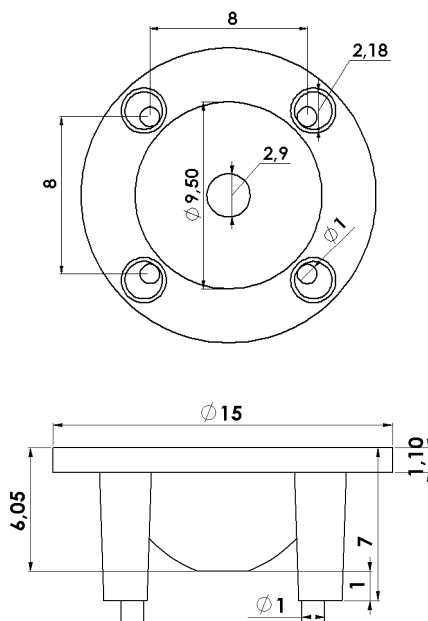

Цветовая длина волны

TURLENS USE: Street, Office, Home, Stage, Architectural, DownLight, &Decorative Lighting

Lens Material: Optical Grade Best Available Optical Efficiency with high UV & Temperature Resistance -40°C ~ + 100°C Light Transmittance High Productivity with 2mmTh.

WARNING : If you Decide to use Glue only, Please Take Special Care of Correct Positioning